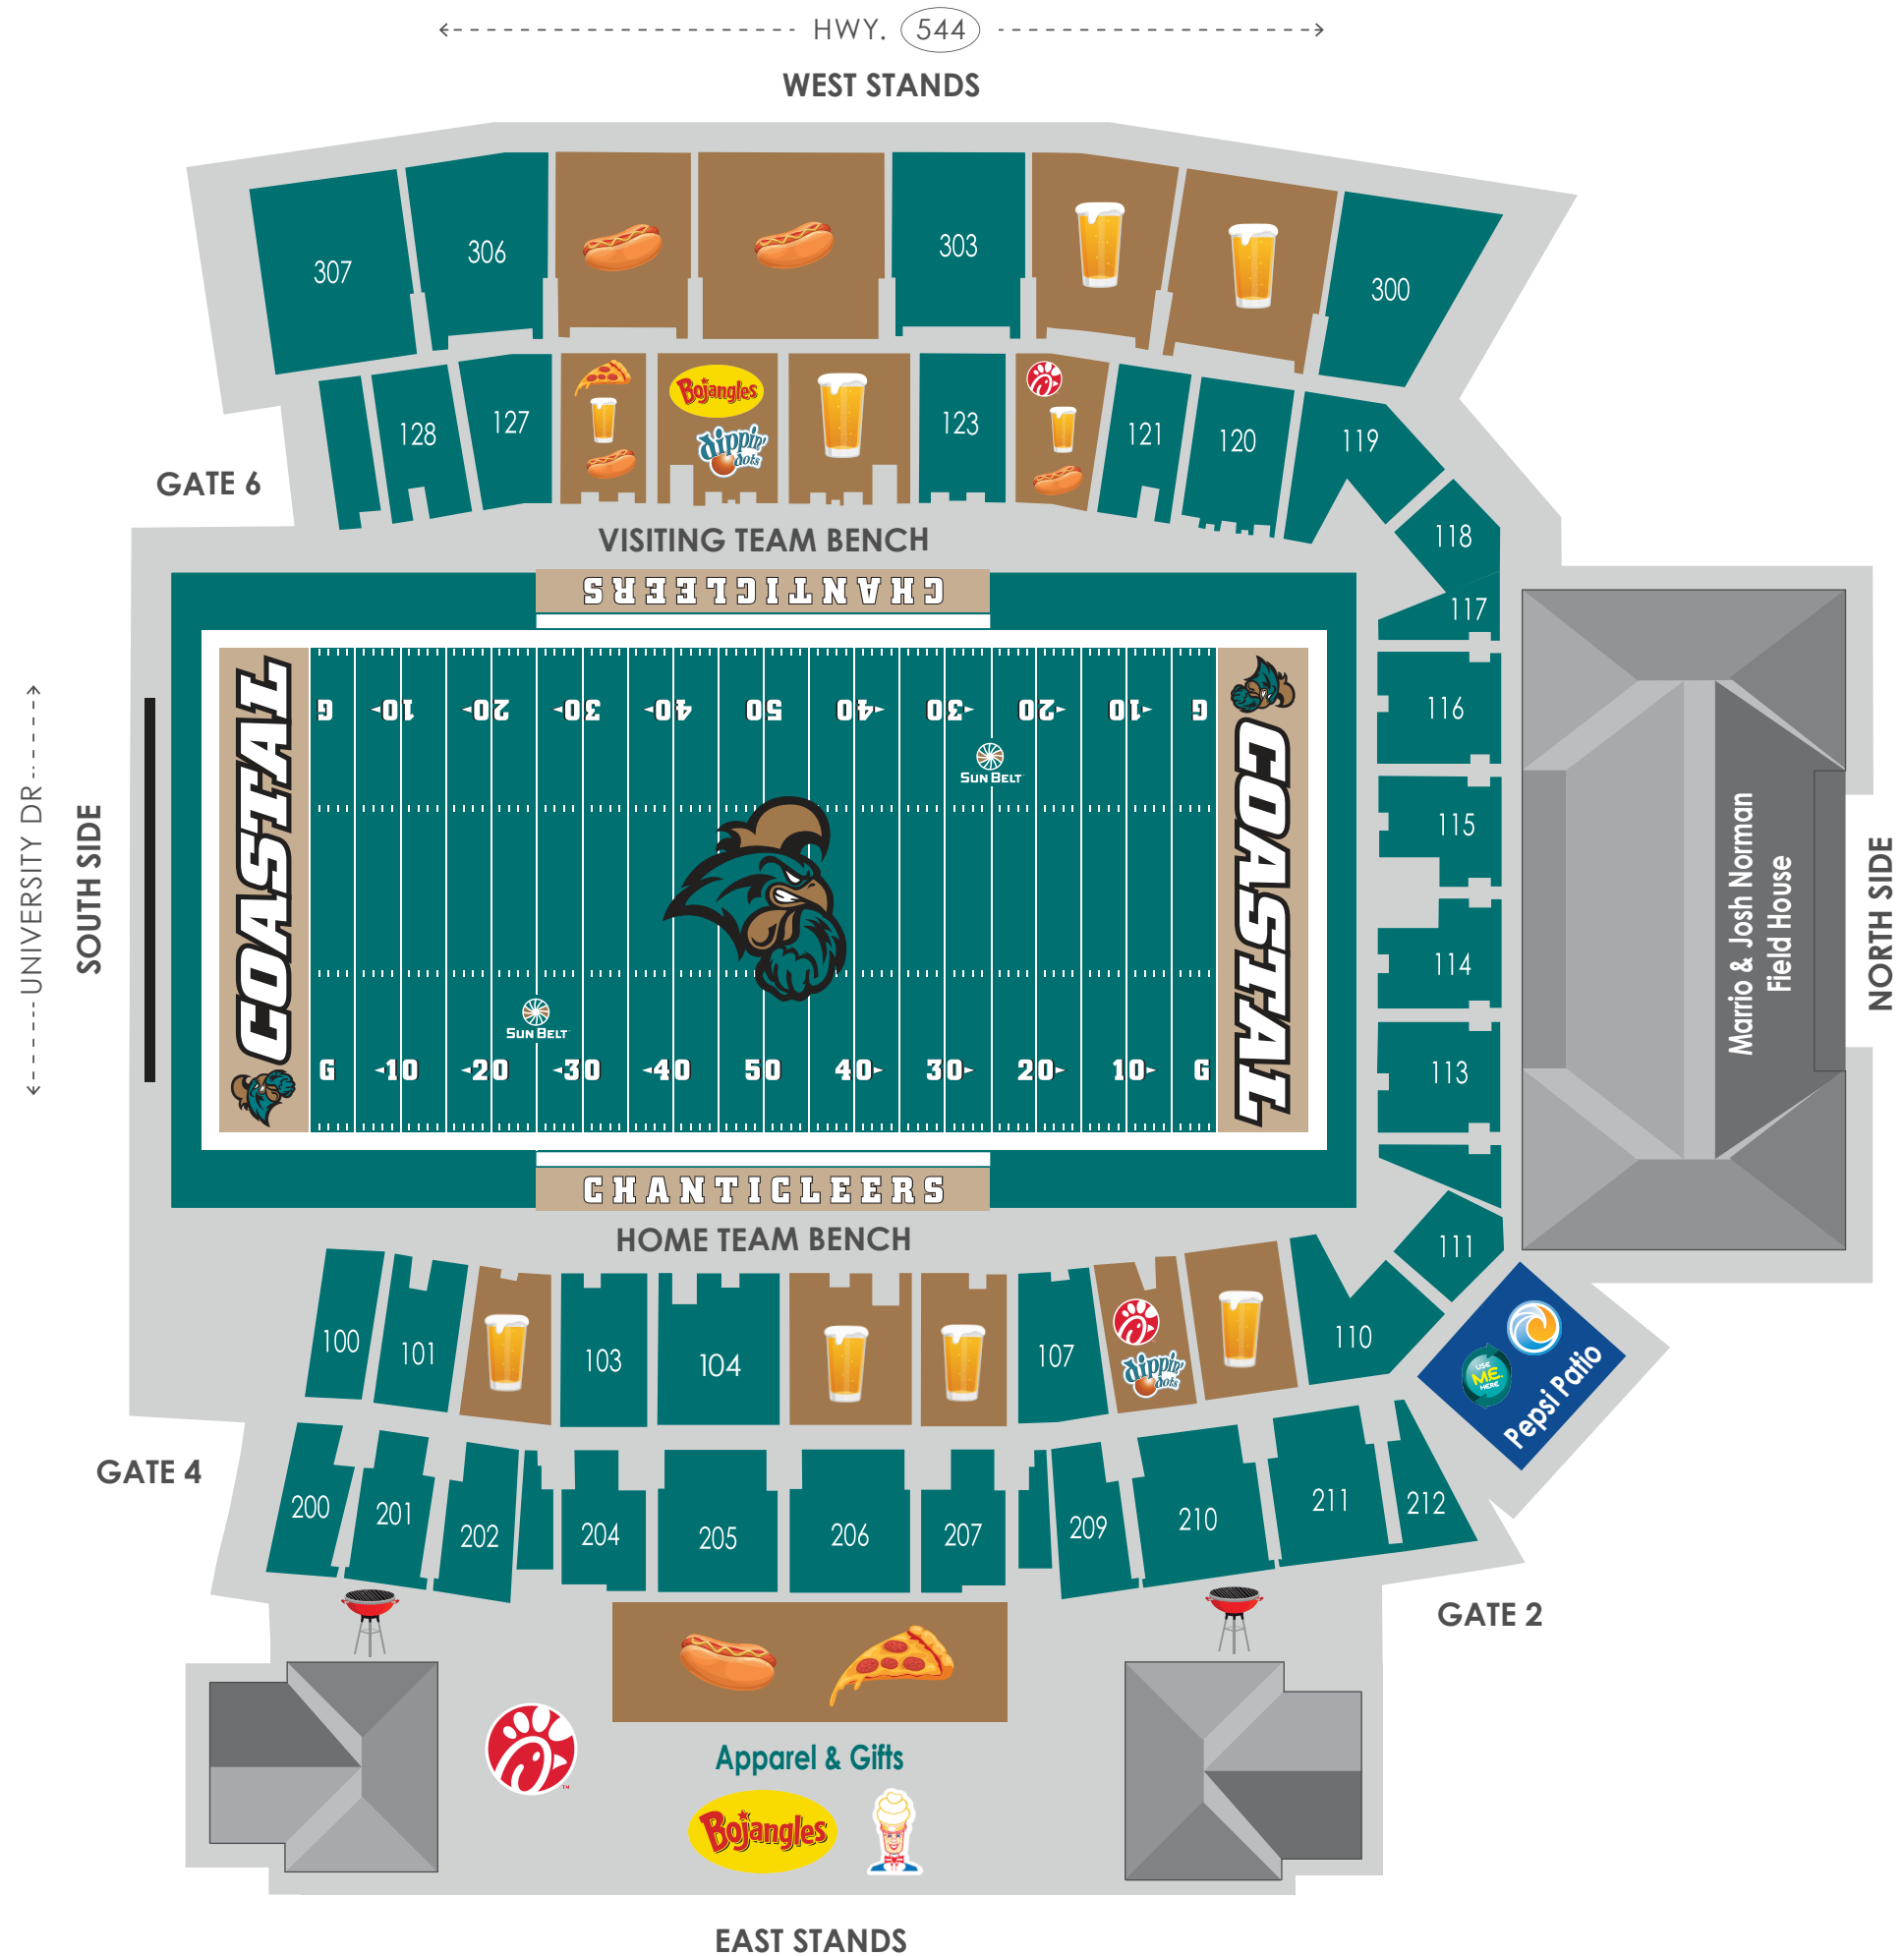

CONCESSIONS LOCATIONS

General Concessions

Student Concessions

Beer

The Grill

Chick-fil-A

Pizza

Mister Softee

Dippin' Dots

Bojangles

Tropical Sno

*ALL CONCESSIONS STANDS ARE LOCATED ALONG THE STADIUM CONCOURSE